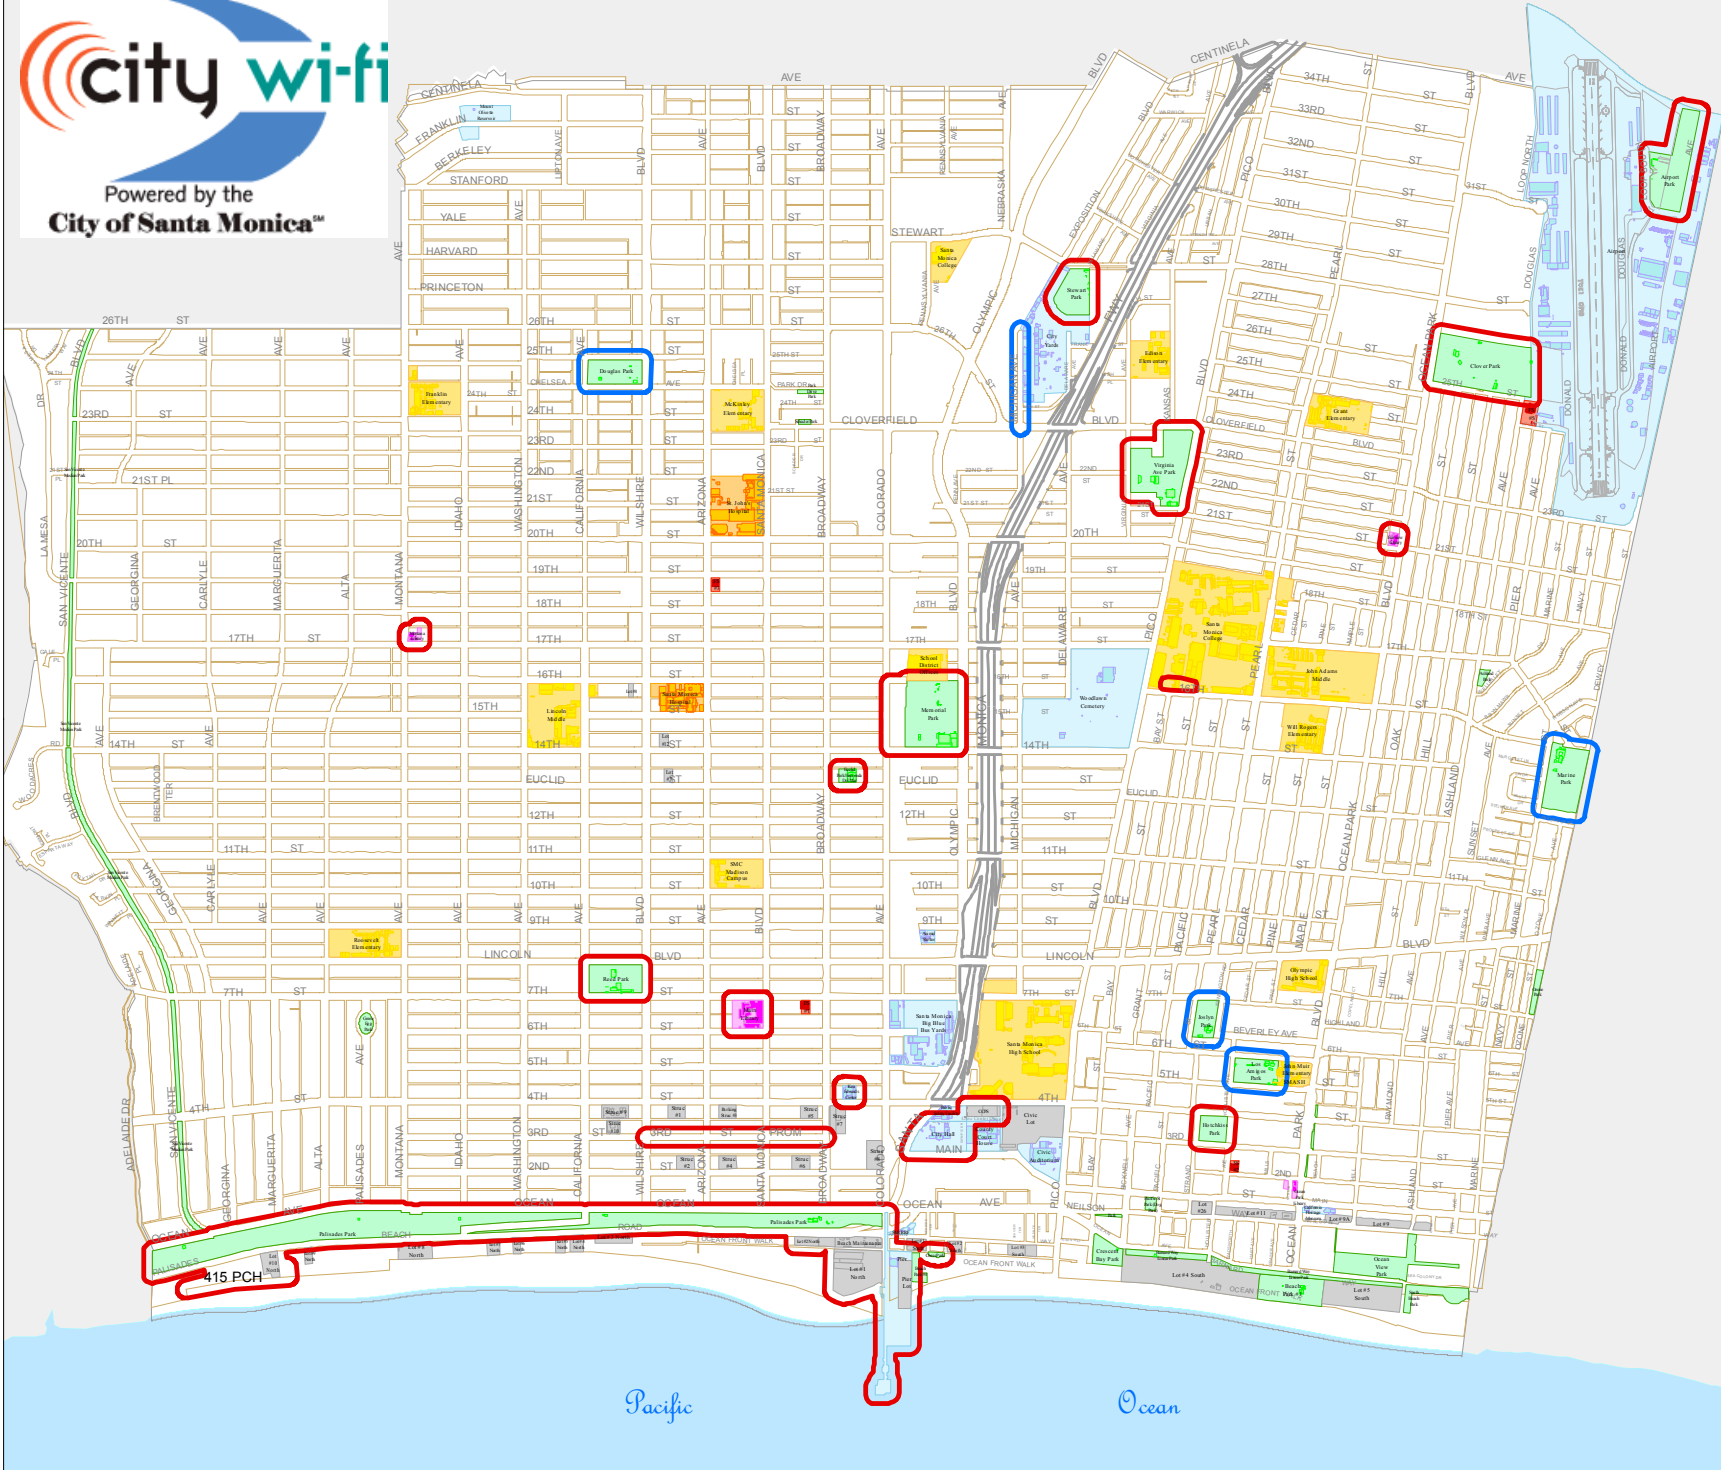

Public Facilities

- City Facility
- Fire Station
- Hospital
- Library
- Park
- Parking Lot
- School